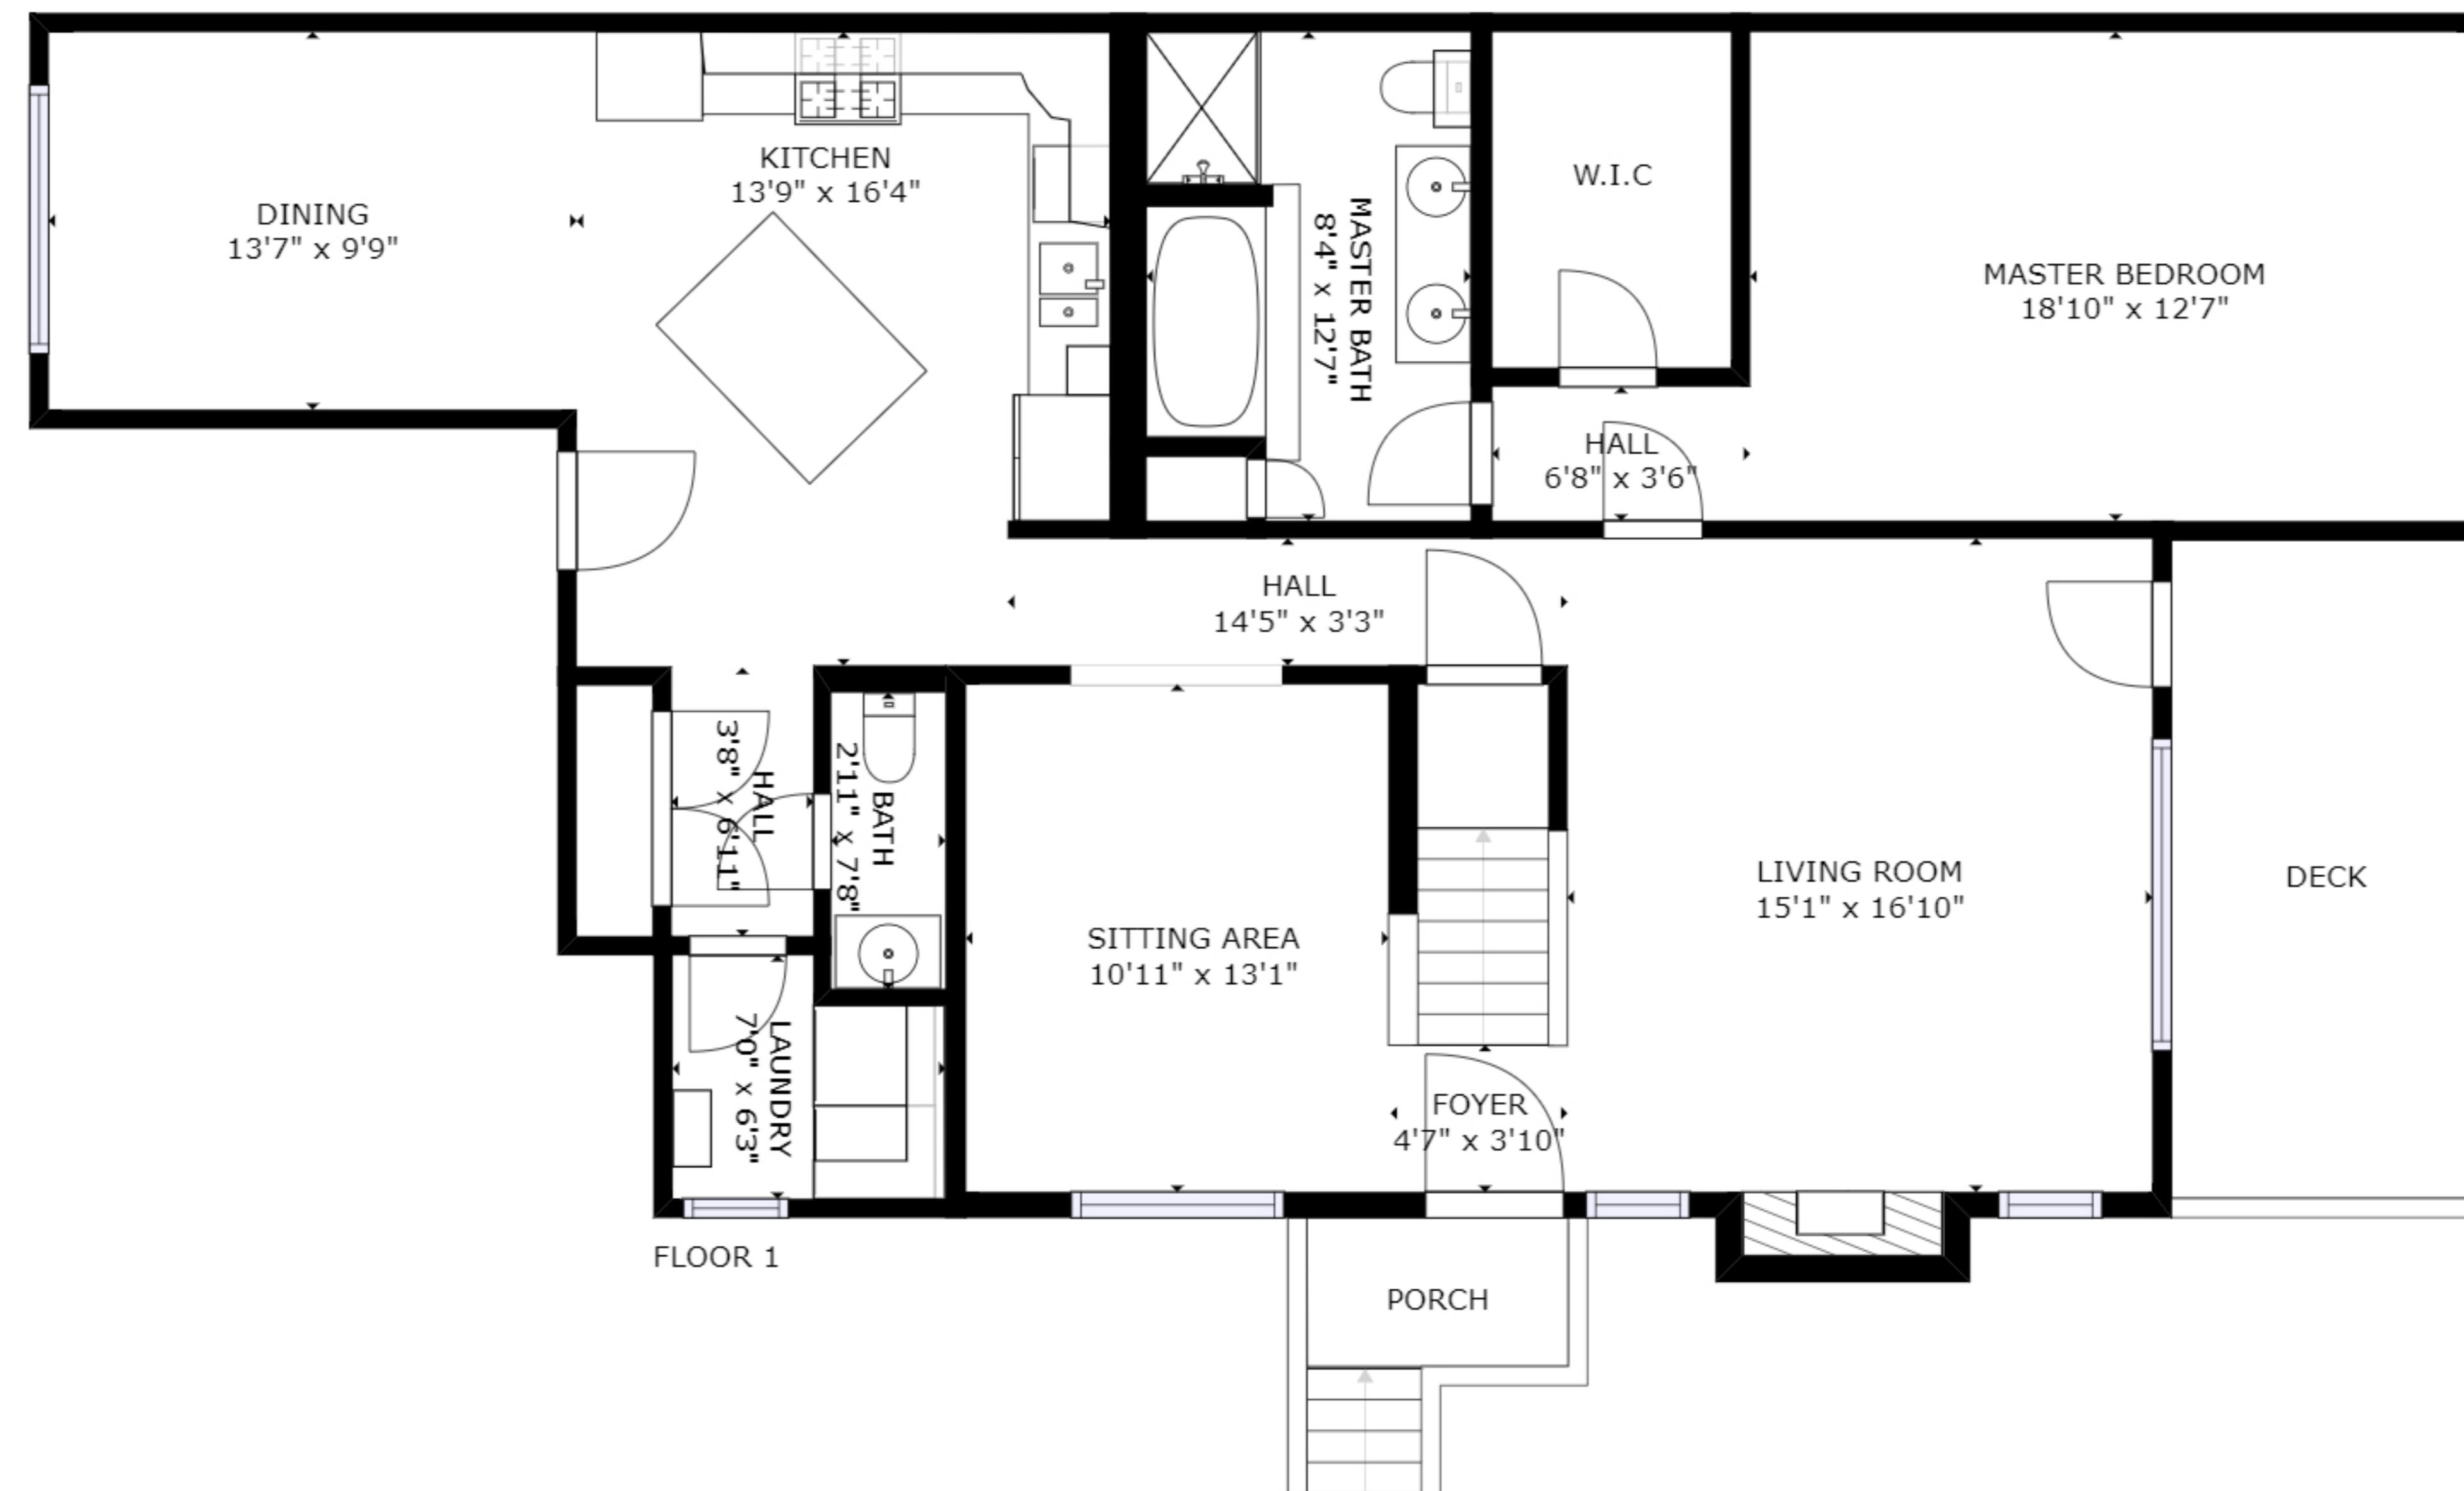

FLOOR 2

FLOOR 1

GROSS INTERNAL AREA  
 FLOOR 1: 1450 sq ft, FLOOR 2: 1190 sq ft  
 TOTAL: 2640 sq ft

SIZES AND DIMENSIONS ARE APPROXIMATE, ACTUAL MAY VARY.