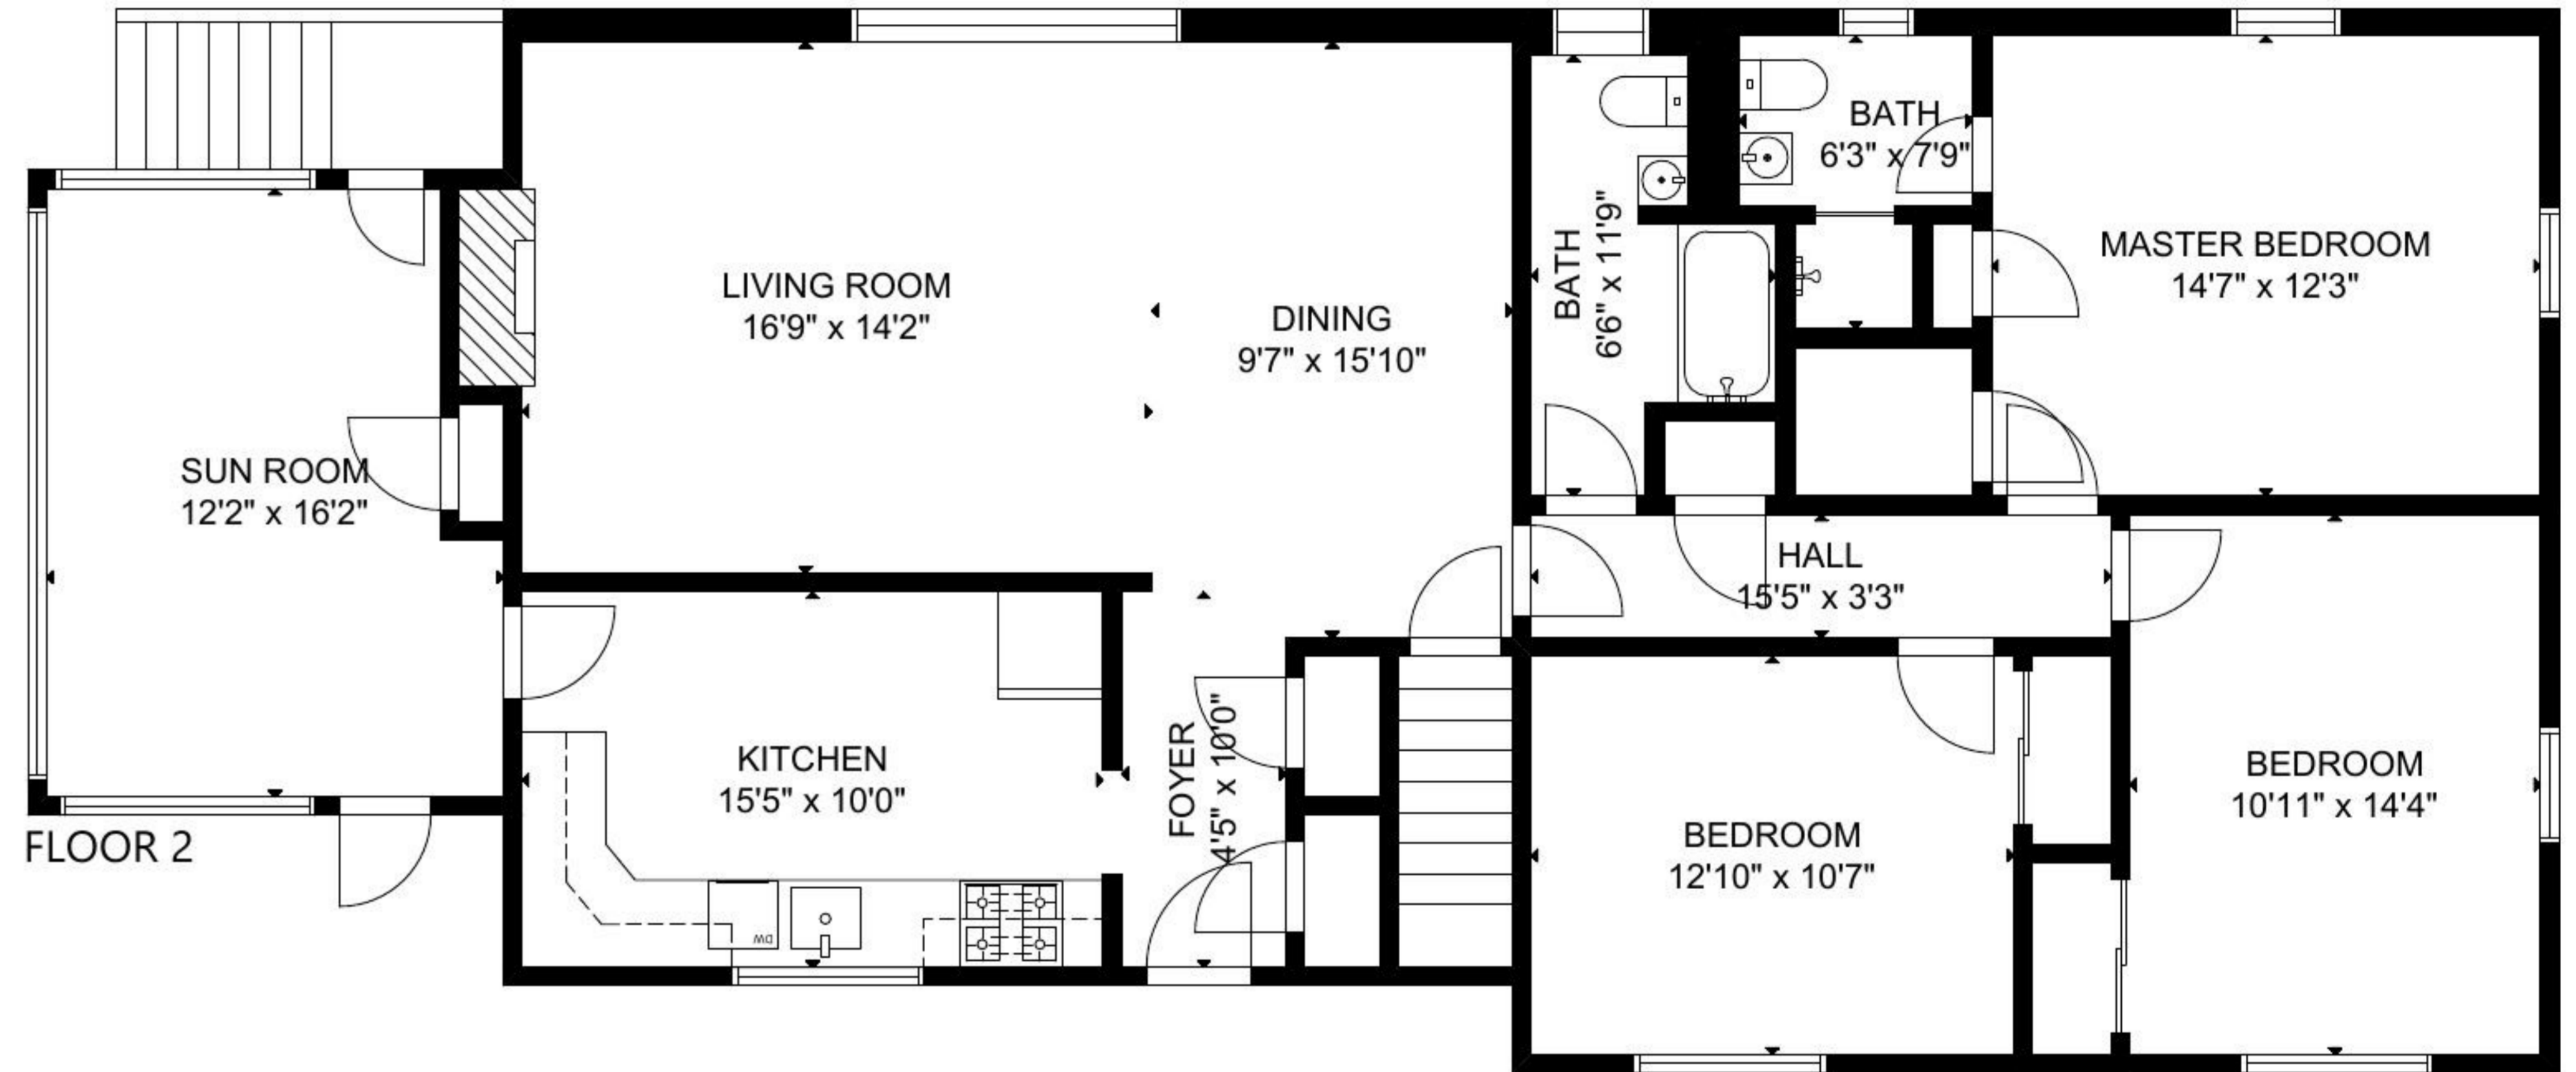

FLOOR 1

FLOOR 2

GROSS INTERNAL AREA
 TOTAL: 2,222 sq ft
 FLOOR 1: 636 sq ft, FLOOR 2: 1,586 sq ft
 EXCLUDED AREA: GARAGE: 517 sq ft

SIZE AND DIMENSIONS ARE APPROXIMATE, ACTUAL MAY VARY.